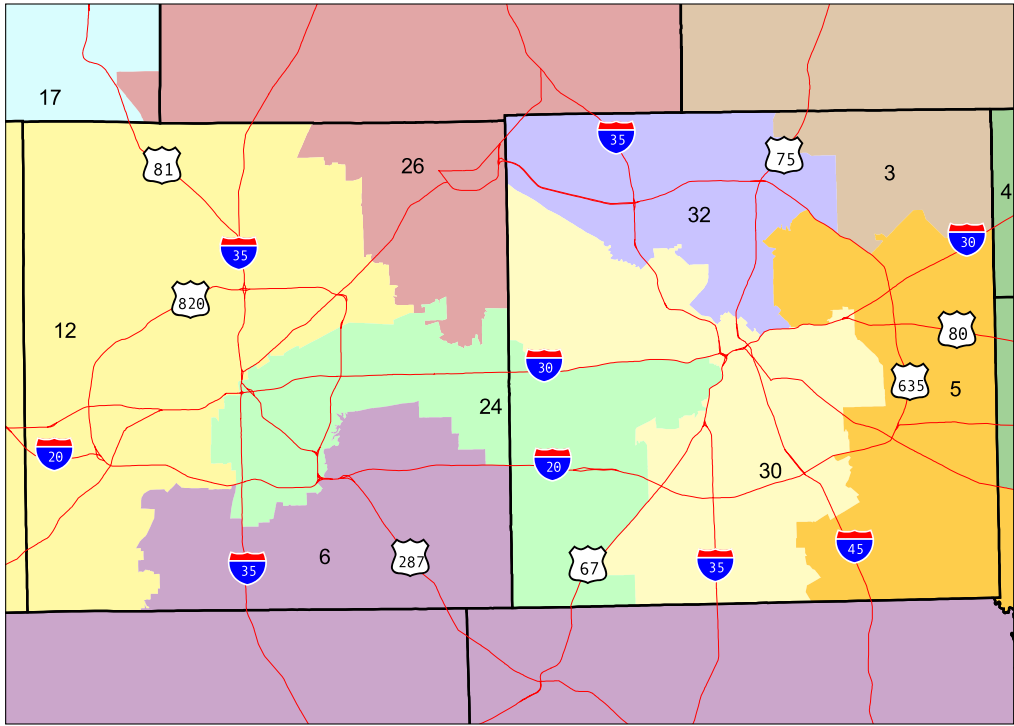

Congressional Districts for 2002 Election as Ordered by the Eastern District of Texas Federal Three-Judge Panel, November 14, 2001 **PLAN01151C**

DALLAM 6,222	SHERMAN 3,186	HANSFORD 5,369	OCHILTREE 9,006	LIPSCOMB 3,057
HARTLEY 5,537	MOORE 20,121	HUTCHINSON 23,857	ROBERTS 887	HEMPHILL 3,351
OLDHAM 2,185	POTTER 113,546	CARSON 6,516	GRAY 22,744	WHEELER 5,284
DEAF SMITH 18,561	RANDALL 104,312	ARMSTRONG 2,148	DONLEY 3,828	COLLINGSWORTH 3,206
PARMER 10,016	CASTRO 8,285	SWISHER 8,378	BRISCOE 1,790	HALL 3,782
CHILDRESS 7,688	13			
BAILEY 6,594	LAMB 14,709	HALE 36,602	FLOYD 7,771	MOTLEY 1,426
COTTLE 1,904	FOARD 1,622	WILBARGER 14,676	WICHITA 131,664	CLAY 11,006
MONTAGUE 19,117	COOKE 36,963	GRAYSON 110,595	FANNIN 31,242	LAMAR 48,499
RED RIVER 14,314	BOWIE 89,306	DELTA 5,327	TITUS 28,118	MORRIS 13,048
CASS 30,438	FRANKLIN 9,458	HOPKINS 31,960	FRANKLIN 9,458	CAMP 11,549
YOAKUM 7,322	TERRY 12,761	LYNN 6,550	GARZA 4,872	KENT 859
STONEWALL 1,693	HASKELL 6,093	THROCKMORTON 1,850	YOUNG 17,943	JACK 8,763
WISE 48,793	DENTON 432,976	COLLIN 491,675	HUNT 76,596	ROCKWALL 43,083
KAUFMAN 71,313	VAN ZANDT 48,140	SMITH 174,706	RUSK 47,372	PANOLA 22,756
GREGG 111,375	HARRISON 82,110	ANDERSON 55,109	CHEROKEE 48,659	SHELBY 25,224
NAACOGDOCHES 59,203	SAN AUGUSTINE 8,946	SABINE 10,465	HOUSTON 23,185	TRINITY 13,779
POLK 41,133	TYLER 20,871	JASPER 35,604	NEWTON 15,072	WALKER 61,758
SAN JACINTO 22,246	HARDIN 48,073	ORANGE 84,968	JEFFERSON 252,051	CHAMBERS 26,031
GALVESTON 250,158	LIBERTY 79,154	JEFFERSON 252,051	CHAMBERS 26,031	JEFFERSON 252,051